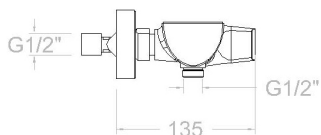

Observaciones

Urban Chic, shower mixer and security glass, chromed 210801S

Collection: Urban chic	Finish: Chrome	Code: 21D302408
Location: Bath	Category: Shower	

Technical characteristics

- Ceramic cartridge Ø35 mm.
- Flow rate at 3 bar: 12 l/min through the shower outlet.
- Thermal shock resistant and anti-Legionella chemical.
- Guarantee of 5 year for tapware and 3 years for accesories.
- Use pressure between 1-5 bar. Recomendated pressure 3 bar.
- Resists static pressure equal to or less than 10 bar and water hammer up to 25 bar.
- 3 bar acoustic level less than 20 dB.
- Comfort benefits of fidelity, sensibility and constancy in temperature selection.
- Recomendated temperature for hot water: 55°C. Maximum temperature of use: 65°C up to 1 hour at 90°C.
- Chromed surface: 15 microns thick of nickel and 0.3 microns thick of chrome.
- Termostop Black system for maximum water temperature limitation.