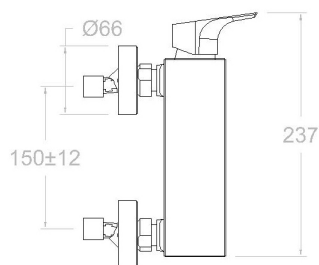

Urban Chic, mitigeur de douche avec douche et étagère en verre de sécurité chromé 210801K1

Collection: Urban chic	Fini: Chrome	Code: 21D302409
Lieu: Bain	Catégorie: Douche	

Caractéristiques techniques

- Cartouche céramique Ø35 mm.
- Débit à 3 bar: 12 l/min en sortie de douche.
- Résistant au choc thermique et chimique anti-légionelle.
- Garantie de 5 ans en robinetterie et 3 ans en compléments.
- Pression d'utilisation entre 1-5 bar. Recommandée à 3 bar.
- Résiste pressions statiques égal ou inférieur à 10 bar et coups de bélier de 25 bar.
- Niveau acoustique à 3 bar: inférieur à 20 dB.
- Prestations de confort au niveau de fidélité, sensibilité et contance dans la sélection de la température.
- Température recommandée d'eau chaude 55°C. température maximum d'utilisation 65°C. maximum 1h à 90°C.
- Surface chromée: 15 microns d'épaisseur de nickel, 0,3 microns de chrome.

Essais

- Essais d'étanchéité, débit, comportement mécanique sous pression, résistance mécanique, dimensions, acoustique et corrosion, fait selon les exigences des Normes Européenne EN 817 et EN 248.

Composition et pièces de rechange

• Manette:	2100-35 (AAZ302593)
• Écrou de fixation cartouche:	4980 (252834)
• Écrou de cartouche:	TSC358 (AAZ303018)
• Cartouche:	35000-3 (252978)
• Douchette à main:	4912K1 (99Z302620)
• Support de douche:	3726M (261799)
• Flexible de douche:	2472C (99Z300775)