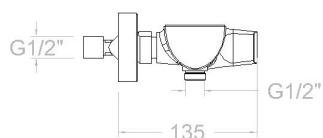

Urban Chic, mitigeur de douche avec douche et étagère en verre de sécurité chromé 210801K1

Collection: Urban chic	Fini: Chrome	Code: 21D302409
Lieu: Bain	Catégorie: Douche	

Caractéristiques techniques

- Cartouche céramique Ø35 mm.
- Débit à 3 bar: 12 l/min en sortie de douche.
- Résistant au choc thermique et chimique anti-légionelle.
- Garantie de 5 ans en robinetterie et 3 ans en compléments.
- Pression d'utilisation entre 1-5 bar. Recommandée à 3 bar.
- Résiste pressions statiques égal ou inférieur à 10 bar et coups de bélier de 25 bar.
- Niveau acoustique à 3 bar: inférieur à 20 dB.
- Prestations de confort au niveau de fidélité, sensibilité et contance dans la sélection de la température.
- Température recommandée d'eau chaude 55°C. température maximum d'utilisation 65°C. maximum 1h à 90°C.
- Surface chromée: 15 microns d'épaisseur de nickel, 0,3 microns de chrome.

Essais

- Essais d'étanchéité, débit, comportement mécanique sous pression, résistance mécanique, dimensions, acoustique et corrosion, fait selon les exigences des Normes Européenne EN 817 et EN 248.

Composition et pièces de rechange

• Manette:	2100-35 (AAZ302593)
• Écrou de fixation cartouche:	4980 (252834)
• Écrou de cartouche:	TSC358 (AAZ303018)
• Cartouche:	35000-3 (252978)
• Douchette à main:	4912K1 (99Z302620)
• Support de douche:	3726M (261799)
• Flexible de douche:	2472C (99Z300775)