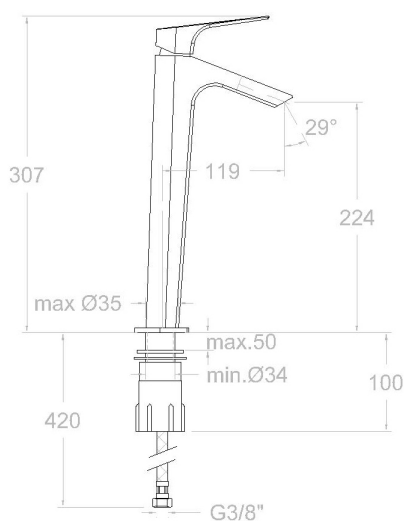

### Technical characteristics

- Ceramic cartridge Ø25 mm.
- Flow rate at 3 bar: 5 l/min.
- Thermal shock resistant and anti-Legionella chemical.
- Guarantee of 5 year for tapware and 3 years for accesories.
- Use pressure between 1-5 bar. Recomendated pressure 3 bar.
- Resists static pressure equal to or less than 10 bar and water hammer up to 25 bar.
- 3 bar acoustic level less than 20 dB.
- Comfort benefits of fidelity, sensibility and constancy in temperature selection.
- Recommended temperature of use from 15°C to 55°C. Maximum use temperature 65°C. Maximum 1h at 90°C
- Attenuating system for water outlet force.

### Composition and spare parts

· Handle:	2100-25NM (21Z305177)
· Cartridge nut cover:	4970NM (AAZ305664)
· Cartidge:	25000-2 (214341)
· Aerator:	1596 (AAZ302594)
· Base:	213002NM (AAZ305218)
· Fixation bag:	BAC211001 (AAZ300626)
· Felxible hose:	239 (AAZ301713)