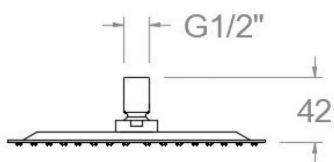

## Headshower Ø240mm, matt black RP240NM

<b>Collection:</b> Accessories	<b>Finish:</b> Black matte	<b>Code:</b> 99Z303680
<b>Location:</b> Bath	<b>Category:</b> Shower	