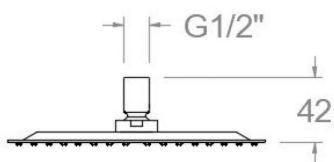

Essais

- Essais d'étanchéité, flexion de torsion, dispersion de jet, résistance mécanique, débit et corrosion, selon les exigences des Normes Européenne EN 1112 et EN 248.