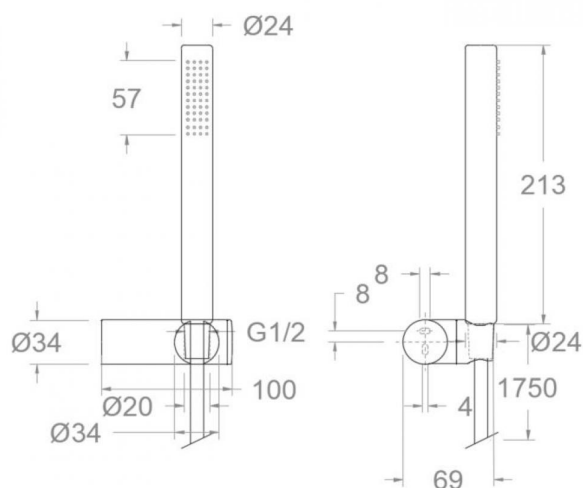

Composition et pièces de rechange

- Douchette à main: 3714NM (99Z302151)
- Support de douche: 372602NM (99Z302672)
- Flexible de douche: 2475CNM (99Z302133)