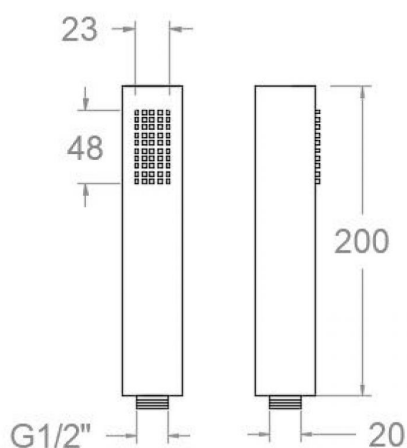

Essais

- Essais d'étanchéité, flexion de torsion, dispersion de jet, résistance mécanique, débit et corrosion, selon les exigences des Normes Européenne EN 1112 et EN 248.