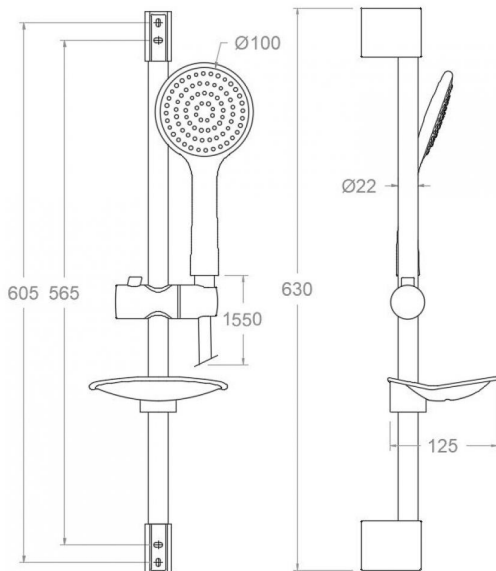

**Technical characteristics**

- Guarantee of 3 years for accessories.
- Chromed surface: 15 microns thick of nickel and 0.3 microns thick of chrome.

**Tests**

- Corrosion test according to european standard EN 248.

**Composition and spare parts**

- Shower flexible hose: 1128C SC (208176)
- Hand shower: 3521NL (241377)
- Shower support: SD982402 (300192)
- Wall bracket: SP982402 (300191)
- Shower column: 982402S (300179)
- Soap dish: 987602 (300194)