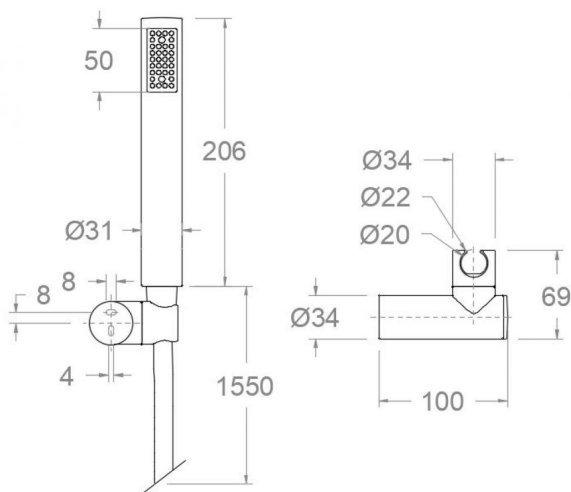

Composition et pièces de rechange

- Flexible de douche: 1128C SC (208176)
- Douchette à main: 3713P (196674)
- Support de douche: 3726 (196701)